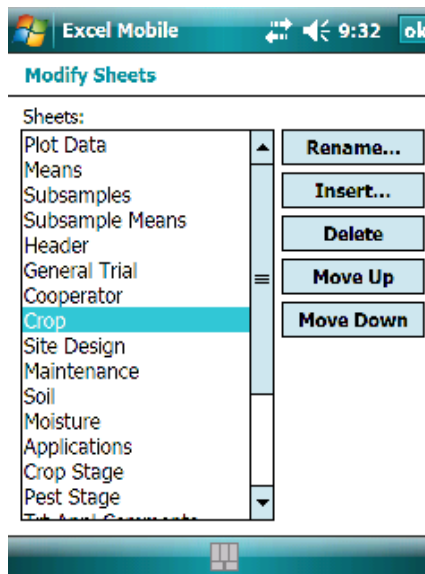

Website: www.gdmdata.com

Email: fran@gdmdata.com

Psion Workabout Pro Data Collection Package for ARM 8 or newer

Since 2001 ARM software includes **ARM Push and Pull** features for using a small handheld organizer to enter assessment data into a Microsoft Excel compatible spreadsheet. Now ARM 8 is expanded to support data collection with an **Enhanced GDMdef Rating Shell** which is offered on the **Psion Workabout Pro 3 Color Windows Mobile 6** model.

GDM offers an **Enhanced GDMdef Rating Shell** for the Psion Workabout Pro 3 C with Windows Mobile 6 operating system. This package replaces the previous data collection package of DatCol on the Psion Workabout MX.

Enhanced GDMdef Rating Shell is the data collector GDM offers with Workabout Pro packages, supported through ARM Push and Pull. Features are:

- Sheets (tabs) to enter essentially all information in G-All7 site description, including: crop planting, crop and pest stage at application, weather, soil information, location and site details, application comments, and deviations.
- Full support of subsample data entry, with a border line showing the last subsample for each plot.
- Automatic calculation of treatment means and standard deviation.
- Designed to support standard G-All7 and G-Seed7 study definitions.

	B	C	D
12	# Subsample	10	
13	Pest Code	SEPTTR	
14	Rating Type	PESSEV	
15	Rating Unit	%	
17	101		
18	102		
19	103		
20	104		
21	105		
22	205		
23	204		

	B	C	D
1	Weather		
2	Date		
3	Time		
4	Moisture		
5	Amount		
6	Unit		
7	Type		
8	Interval		
9	Interval Unit		
10	Temperature		
11	Minimum		
12	Maximum		

The relatively large **Workabout Pro** screen works well with rating shells, and offers a very powerful method to collect nearly all trial information directly on the handheld. Psion Workabout Pro 3 Color is compatible with all Microsoft Windows operating systems including Vista and Windows 7.

Please note that Enhanced Rating Shell resides on Workabout Pro hardware, and is only available on Workabout Pro data collection packages purchased directly from a GDM Representative. Please contact GDM or your GDM Representative if you wish to purchase a Psion Workabout Pro.